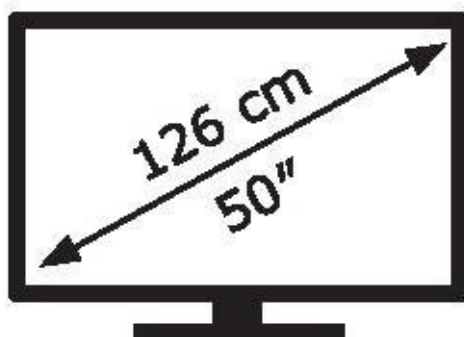

ENERGY

LG Electronics

50QNED7S3QA

54 kWh/1000h

ABCDEF**G**

95 kWh/1000h

3840 px

2160 px